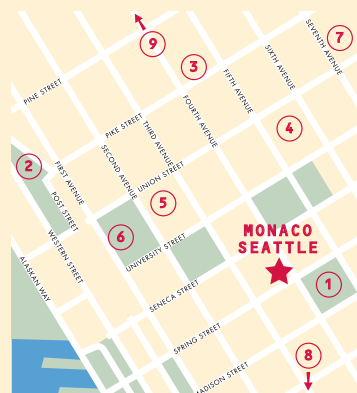

1101 FOURTH AVENUE
SEATTLE, WA 98101
800 715 6513 RESERVATIONS
206 621 1770 HOTEL
206 621 7779 FAX
MONACO-SEATTLE.COM

SL WA

ALTH *wic*

ORIGIN SF CA USA

CIRCA 072595

LONG/LAT 37.786/-122.411

Scan with any QR reader or download the code scanner at scan.mobi

YOU SHOULD BE HERE

- Located in the vibrant heart of downtown Seattle, in the Central Business District
- Across from the famed Seattle Central Library, designed by Rem Koolhaas
- Walking distance to the 5th Avenue Theatre and Seattle Art Museum
- Minutes from Pike Place Market, a favorite Seattle destination and home to the original Starbucks
- Close to the historical Pioneer Square, once the heart of the city where Seattle's founders settled in 1852
- Near the Seattle waterfront
- Surrounded by world class shopping districts and Seattle's best restaurants

POINTS OF INTEREST

- 1 SEATTLE PUBLIC LIBRARY
- 2 PIKE PLACE PUBLIC MARKET
- 3 WESTLAKE SHOPPING CENTER
- 4 5TH AVENUE THEATRE
- 5 BENAROYA SYMPHONY HALL
- 6 SEATTLE ART MUSEUM
- 7 WASHINGTON STATE CONVENTION CENTER
- 8 PIONEER SQUARE
- 9 SPACE NEEDLE